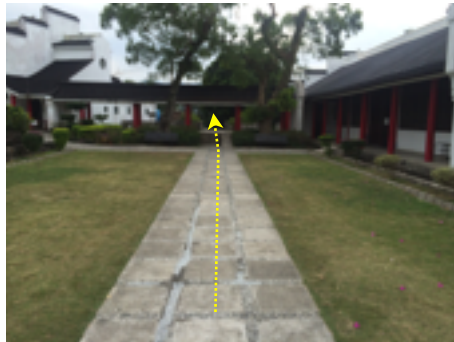

Road description from Tao Fong Shan Christian Centre

Coming by taxi, car or bus

After going all the way up on To Fung Shan Road, drive to the right. (After dark the gate will be closed, and you have to walk from here).

Follow the road to the right

Through the big gate

and the taxi will stop here at the parking place. Continue forward.

To the round gate and turn left.

Go through the two round gates

After the two gates, you will have the Christ Temple on your left

Turn right and continue forward under the roof and continue down the stairs.

Turn left after the stairs and follow the path.

After about 70 m turn right at the second path down the Hill. There will be a sign to Ascension House.